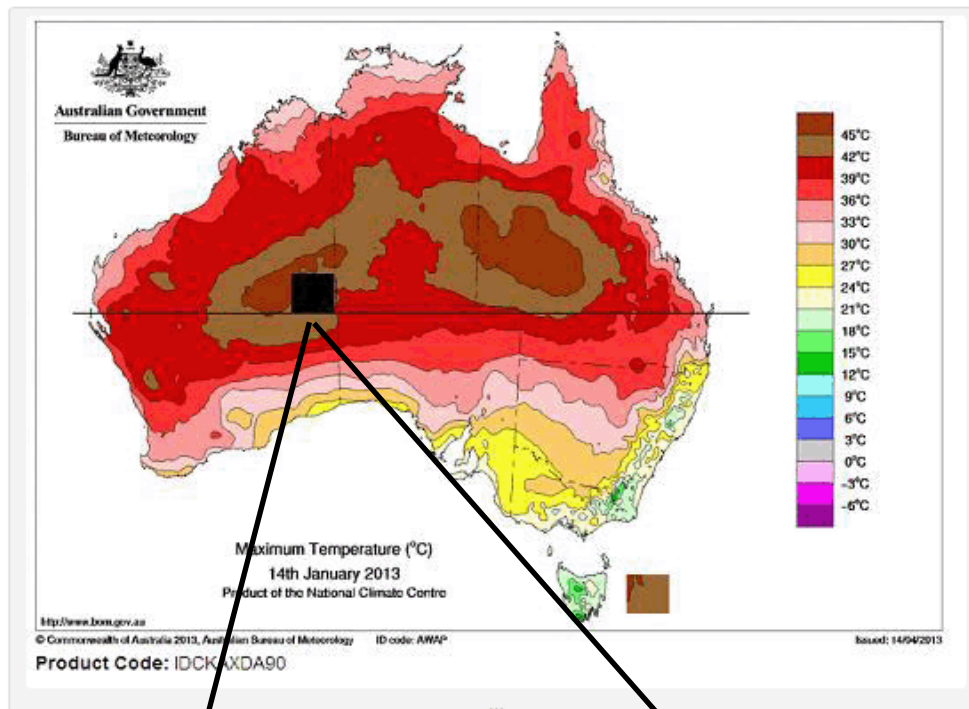

# Are the BoM's Maps for Central Australia examples of system generated fake data?

Select any day of any month for the two 6 year spans shown below, for example 14th

To Read more Go here [bit.ly/bomsfakedata](http://bit.ly/bomsfakedata)  
 To see it on the BOM's site go here [bit.ly/14jan1911](http://bit.ly/14jan1911) and investigate