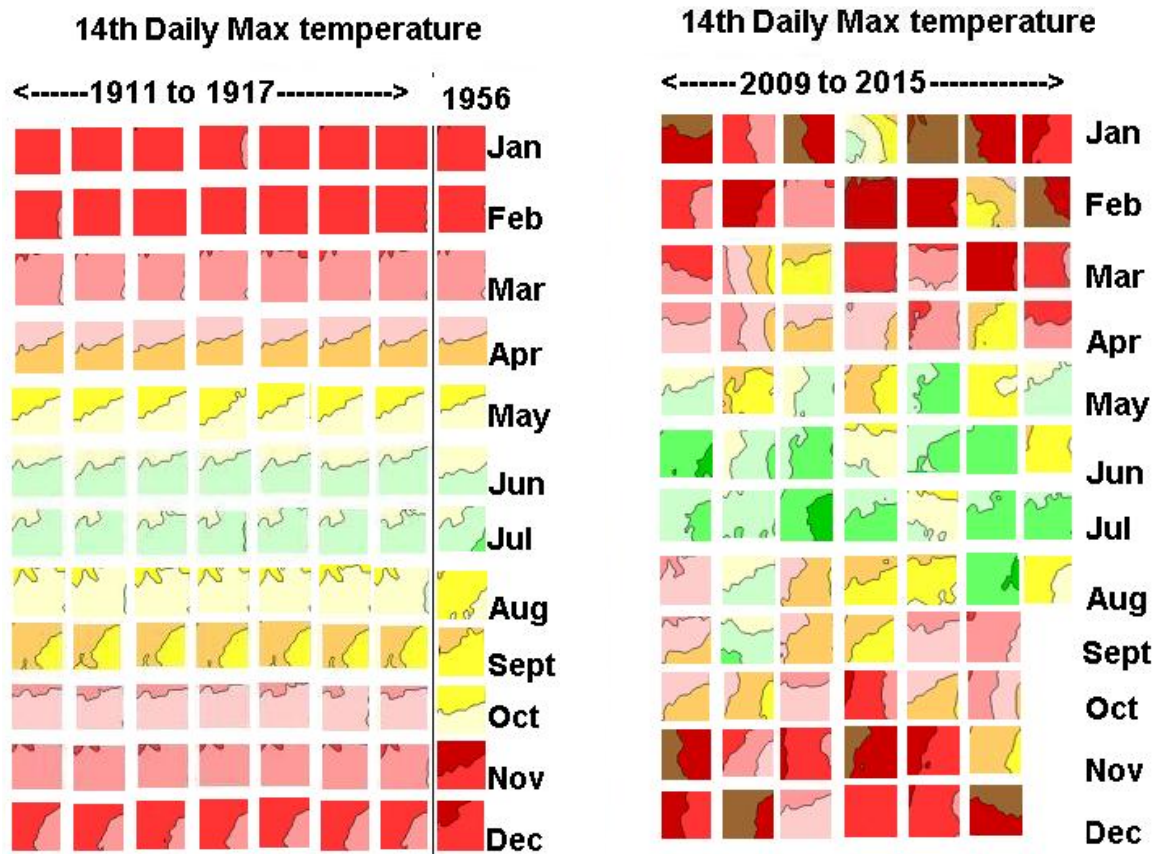

# Are the BoM's Maps for Central Australia examples of system generated fake data?

Select any day of any month for the two 6 year spans shown below, for example 14th

To Read more Go here [bit.ly/bomsfakedata](http://bit.ly/bomsfakedata)  
 To see it on the BOM's site go here [bit.ly/14jan1911](http://bit.ly/14jan1911) and investigate